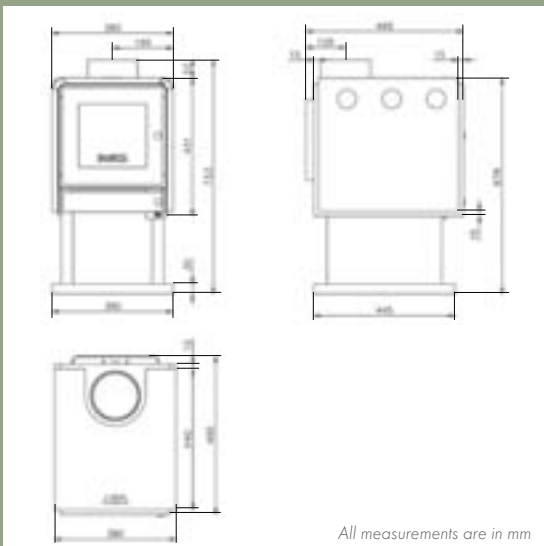

LIMIT 350

All measurements are in mm

Efficiency	66%
Heat Output	3.5kW
Fuel	Wood (max. log length: 355mm)
Flue Outlet	6" (top exit)
Ashpan	Yes
Airwash	Yes
Cleanburn	Yes
Baffle	Removable
Dimensions (wxhxd)	380 x 733 x 495mm