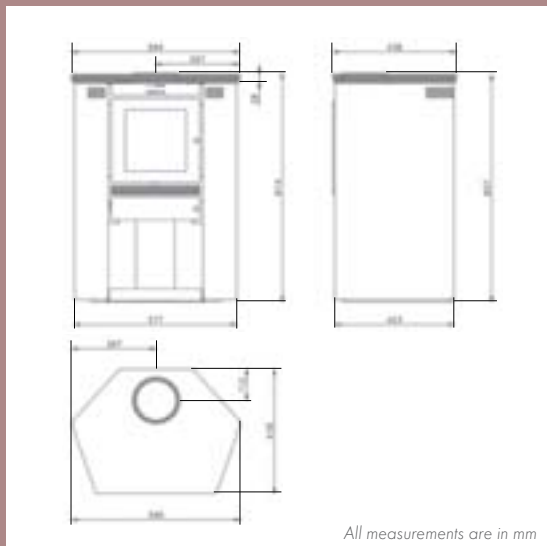

ARESTA 360

Efficiency	81%
Heat Output	8kW
Fuel	Wood (max. log length: 355mm)
Flue Outlet	6" (top exit)
Ashpan	Yes
Airwash	Yes
Cleanburn	Yes
Baffle	Removable
Dimensions (wxhxd)	594 x 814 x 439mm