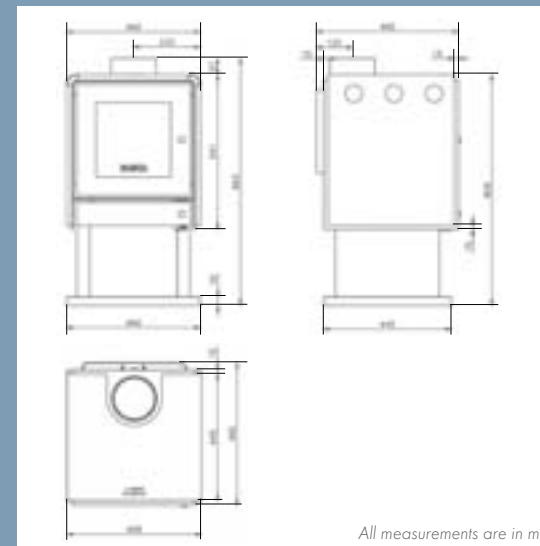

LIMIT 380

All measurements are in mm

Efficiency	75%
Heat Output	7kW
Fuel	Wood (max. log length: 355mm)
Flue Outlet	6" (top exit)
Ashpan	Yes
Airwash	Yes
Cleanburn	Yes
Baffle	Removable
Dimensions (wxhxd)	466 x 863 x 495mm