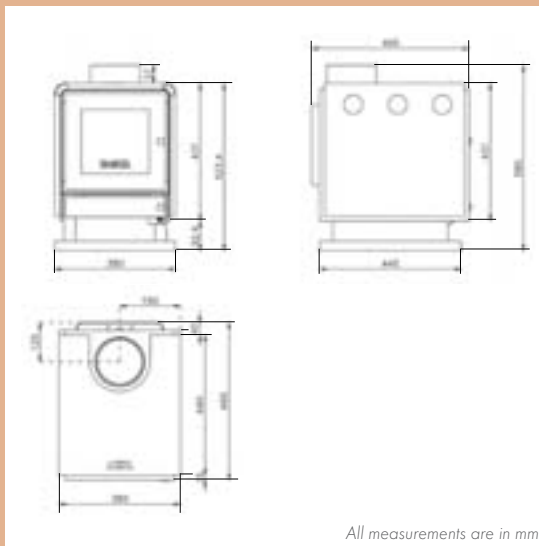

As with all Bosca stoves, there are stunning flame visuals aided by the Airwash system. Both Firepoint models have detachable handles to maintain their elegant lines.

Efficiency:	76%
Heat Output:	10kW
Airwash:	Yes
Cleanburn:	Yes
Dimensions (wxhxd):	580 x 899 x 530mm

FIREPOINT 400

LIMIT 350

All measurements are in mm

Efficiency	66%
Heat Output	3.5kW
Fuel	Wood (max. log length: 355mm)
Flue Outlet	6" (top exit)
Ashpan	Yes
Airwash	Yes
Cleanburn	Yes
Baffle	Removable
Dimensions (wxhxd)	380 x 733 x 495mm

LIMIT 350S

All measurements are in mm

Efficiency	66%
Heat Output	3.5kW
Fuel	Wood (max. log length: 355mm)
Flue Outlet	6" (top exit)
Ashpan	Yes
Airwash	Yes
Cleanburn	Yes
Baffle	Removable
Dimensions (wxhxd)	380 x 580 x 495mm