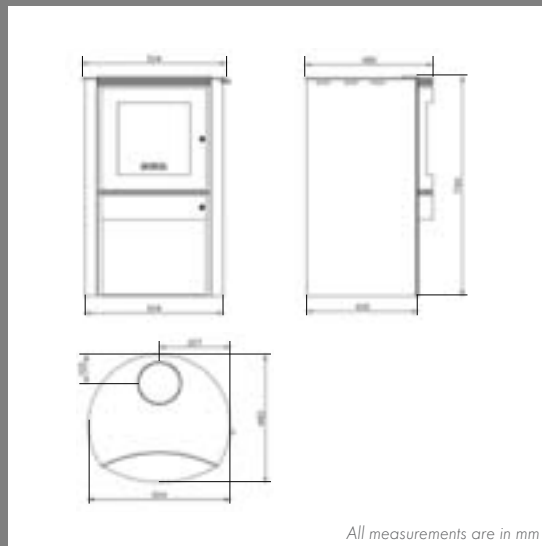

FIREPOINT 360

Efficiency	81%
Heat Output	8kW
Fuel	Wood (max. log length: 420mm)
Flue Outlet	6" (top exit)
Ashpan	Yes
Airwash	Yes
Cleanburn	Yes
Baffle	Removable
Dimensions (wxhxd)	524 x 799 x 485mm