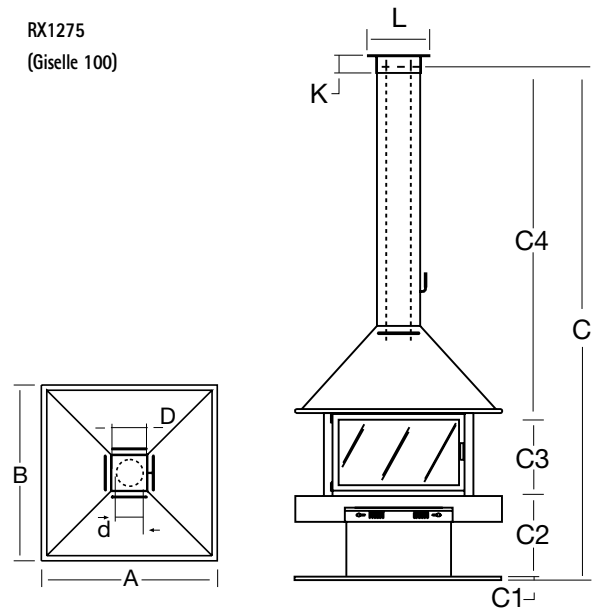

Giselle

RX1270

(Giselle 80)

RX1275

(Giselle 100)

PRODUCT CODE	A	B	C	C1	C2	C3	C4	D	d	K	L	Approx Weight Kg
RX1270	800	800	2865	27	386	423	1665	221	175	202	449	172
RX1275	1000	1000	3019	27	430	469	1665	246	200	202	474	250

All fire and flame photography has been taken from genuine products; however, the exact appearance of the flame picture for any appliance will vary depending on the nature of the flue type, installation surroundings, local geographical features and the way in which the appliance is operated.

Please note: The operation and appearance of gas appliances depends on variable factors such as the gas pressure supplied.

Stovax gratefully acknowledges the assistance of the following companies with photographic settings for Alba and D-4:
Habitat - Furnishings and Ornaments; The Orange Tree - Furnishings and Ornaments; Original Style - Tiles; Present Time - Ornaments.