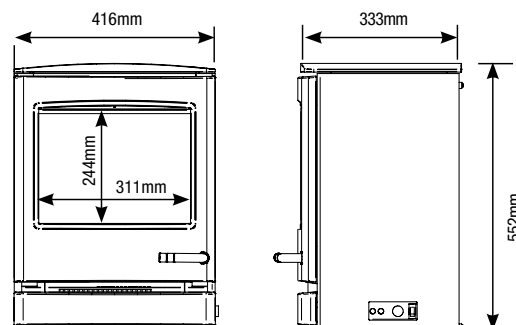

CL5 ELECTRIC STOVE

CL5 - Approx.
Weight: 47Kg

YM-681-048	CL5 Electric Stove

The above information is to assist in your choice of a suitable Yeoman stove. This is not intended to be all the information required to install your stove. This can be obtained from your local Yeoman retailer or you can download the full installation instructions from the Yeoman website www.yeomanstoves.co.uk