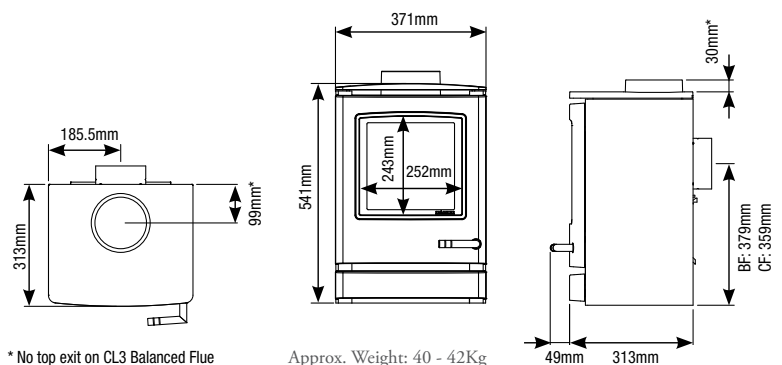

* No top exit on CL3 Balanced Flue

Approx. Weight: 40 - 42Kg