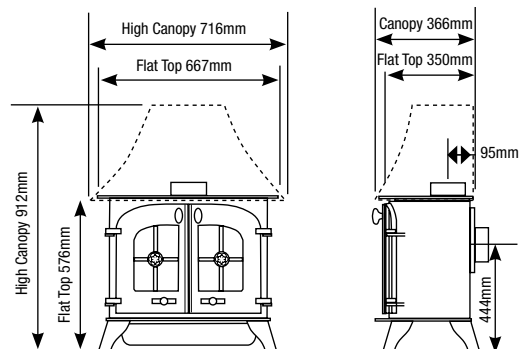

Approx. Weight: 71 - 81Kg

The above information is to assist in your choice of a suitable Yeoman stove. This is not intended to be all the information required to install your stove. This can be obtained from your local Yeoman retailer or you can download the full installation instructions from the Yeoman website www.yeomanstoves.co.uk