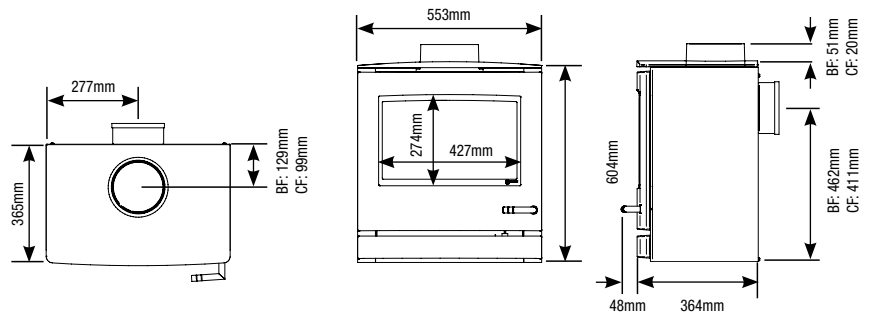

CL8 - Conventional and Balanced flue, with thermostatic remote control

Approx. Weight: 47Kg

YM-581-242	Conventional Flue, Natural gas, logs, top exit
YM-581-218	Conventional Flue, Natural gas, logs, rear exit
YM-581-489	Conventional Flue, LPG, logs, top exit
YM-581-455	Conventional Flue, LPG, logs, rear exit
YM-581-346	Balanced Flue, Natural gas, logs, top exit
YM-581-380	Balanced Flue, Natural gas, logs, rear exit
YM-581-607	Balanced Flue, LPG, logs, top exit
YM-581-533	Balanced Flue, LPG, logs, rear exit
Accessory	
999-530	Thermostatic System Mains Adaptor

Approx. Weight: 50Kg (CF) / 60kg (BF)

TRADITIONAL ELECTRIC STOVES

EXMOOR ELECTRIC STOVE