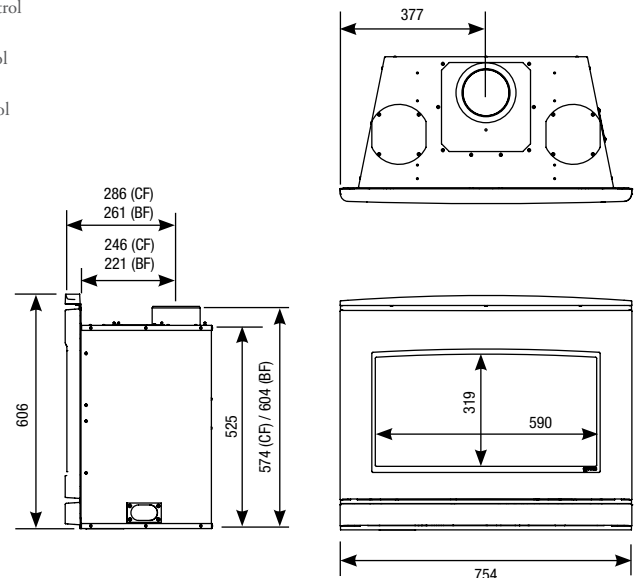

All dimensions above in mm