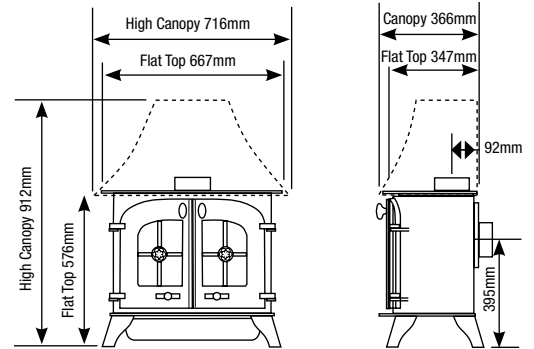

Approx. Weight: 71 - 81Kg

DARTMOOR - Balanced flue gas, manual or remote control

YM-N5201BFLUC	Natural gas, flat top, logs, single door
YM-P5201BFLUC	LPG, flat top, logs, single door
YM-N5201BFLUCHC	Natural gas, high canopy, logs, single door
YM-P5201BFLUCHC	LPG, high canopy, logs, single door
YM-N5202BFLUC	Natural gas, flat top, logs, double doors
YM-P5202BFLUC	LPG, flat top, logs, double doors
YM-N5202BFLUCHC	Natural gas, high canopy, logs, double doors
YM-P5202BFLUCHC	LPG, high canopy, logs, double doors