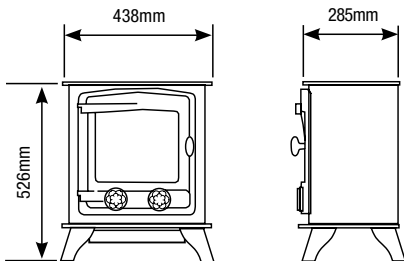

Approx. Weight: 50Kg (CF) / 60kg (BF)

TRADITIONAL ELECTRIC STOVES

EXMOOR ELECTRIC STOVE

Exmoor -
Approx. Weight: 47Kg

YM-E9001FL	Exmoor - flat top
Options	
YM-A9904	Brass handle

DARTMOOR ELECTRIC STOVE

Dartmoor -
Approx. Weight: 75Kg