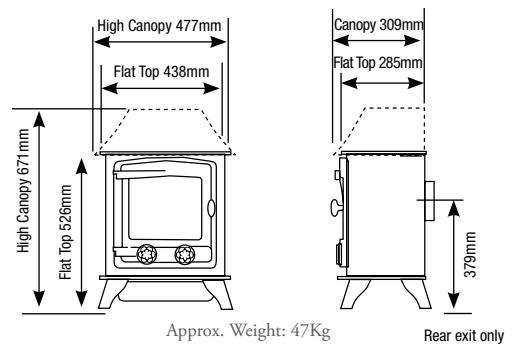

Approx. Weight: 47Kg

Rear exit only

DOUBLE-SIDED GAS STOVES

DEVON - Double-Sided, single depth, conventional flue - Gas - Manual or remote control

YM-G9211LGHC	Natural gas, high canopy, logs, single door
YM-G9212LGHC	Natural gas, high canopy, logs, double doors
YM-P9211LGHC	LPG, high canopy, logs, single door
YM-P9212LGHC	LPG, high canopy, logs, double doors
Options	
YM-A9904	Brass handle (each)
YM-A8455	Standard remote control
YM-A8456	Programmable remote control
BL/BR/GR	Coloured paint supplement, add BL (Metallic Blue), BR (Metallic Brown) or GR (Metallic Green) suffix to stove code