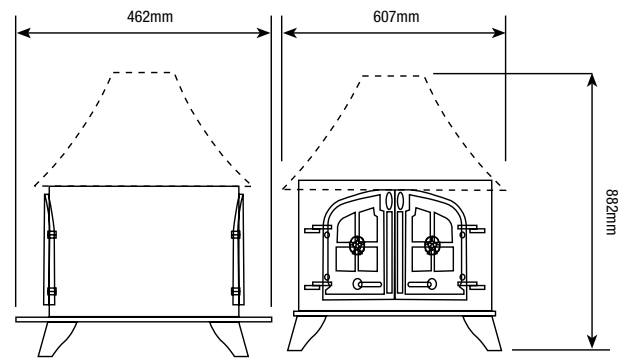

SIDE ELEVATION

FRONT ELEVATION

CL GAS STOVES

CL3 - Conventional and Balanced flue, with thermostatic remote control

YM-581-272	Conventional Flue, Natural gas, logs, top exit
YM-581-305	Conventional Flue, Natural gas, logs, rear exit
YM-581-527	Conventional Flue, LPG, logs, top exit
YM-581-632	Conventional Flue, LPG, logs, rear exit
YM-581-197	Balanced Flue, Natural gas, logs, rear exit
YM-581-628	Balanced Flue, LPG, logs, rear exit
Accessory	
999-530	Thermostatic System Mains Adaptor