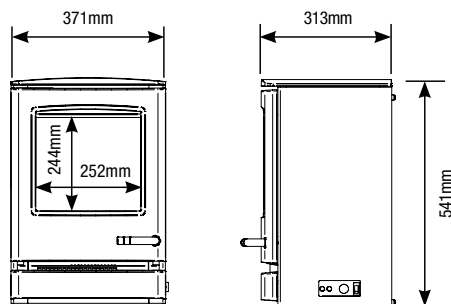

CL3 - Approx.
Weight: 40Kg

YM-681-021	CL3 Electric Stove