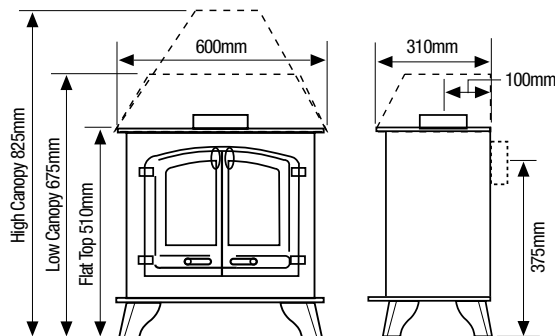

Approx. Weight: 42 - 60Kg

Options	
8549	Decorative flue collar for top exit
YM-A9904	Brass handle
YM-A8455	Standard remote control
YM-A8456	Programmable remote control
BL/BR/GR	Coloured paint supplement, add BL (Metallic Blue), BR (Metallic Brown) or GR (Metallic Green) suffix to stove code

EXE - Conventional & Balanced flue gas, manual or remote control

YM581-363	CF, Natural gas, flat top, logs, single door
YM581-282	CF, Natural gas, low canopy, logs, single door
YM581-581	CF, LPG, flat top, logs, single door
YM581-677	CF, LPG, low canopy, logs, single door
YM581-390	BF, Natural gas, flat top, logs, single door
YM581-191	BF, Natural gas, low canopy, logs, single door
YM581-637	BF, LPG, flat top, logs, single door
YM581-729	BF, LPG, low canopy, logs, single door
Options	
8548	Decorative flue collar for top exit (balanced flue)
8549	Decorative flue collar for top exit (conventional flue)
YM-A9904	Brass handle
8455	Standard remote control
8456	Programmable remote control
BL/BR/GR	Coloured paint supplement, ad BL (Metallic Blue), BR (Metallic Brown) or GR (Metallic Green) suffix to stove code