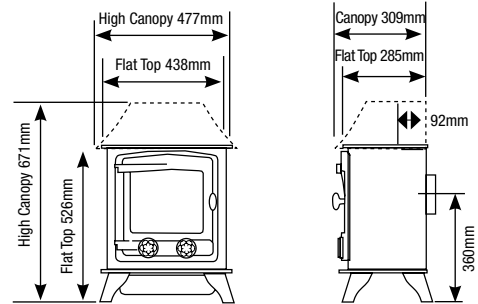

Technical Information

TRADITIONAL GAS STOVES (CONTINUED)

EXMOOR - Conventional flue gas, manual or remote control

YM581-239	Natural gas, flat top, logs, single door
YM581-298	Natural gas, low canopy, logs, single door
YM581-402	LPG, flat top, logs, single door
YM581-447	LPG, low canopy, logs, single door
Options	
8549	Decorative flue collar for top exit
YM-A9904	Brass handle
8455	Standard remote control
8456	Programmable remote control
BL/BR/GR	Coloured paint supplement, add BL (Metallic Blue), BR (Metallic Brown) or GR (Metallic Green) suffix to stove code

Approx. Weight: 47Kg

EXMOOR - Balanced flue gas, manual or remote control

YM581-268	Natural gas, flat top, logs, single door
YM581-302	Natural gas, low canopy, logs, single door
YM581-424	LPG, flat top, logs, single door
YM581-550	LPG, low canopy, logs, single door
Options	
8548	Decorative flue collar for top exit
YM-A9904	Brass handle
8455	Standard remote control
8456	Programmable remote control
BL/BR/GR	Coloured paint supplement, add BL (Metallic Blue), BR (Metallic Brown) or GR (Metallic Green) suffix to stove code