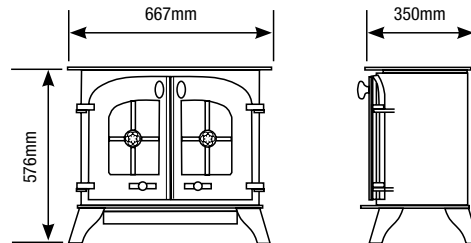

Approx. Weight: 50Kg (CF) / 60kg (BF)

TRADITIONAL ELECTRIC STOVES

EXMOOR ELECTRIC STOVE

Exmoor -
Approx. Weight: 47Kg

YM-E9001FL	Exmoor - flat top
Options	
YM-A9904	Brass handle

DARTMOOR ELECTRIC STOVE

Dartmoor -
Approx. Weight: 75Kg