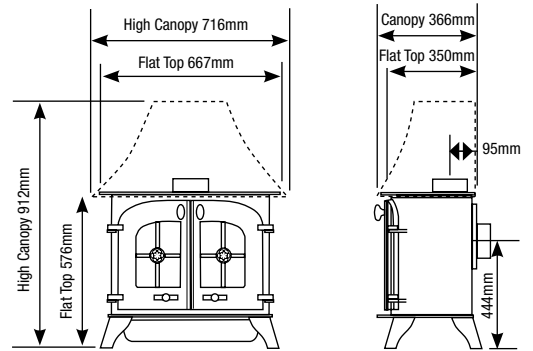

Approx. Weight: 71 - 81Kg

DARTMOOR - Conventional flue gas, manual or remote control

YM-N5101CFLUC	Natural gas, flat top, logs, single door
YM-N5102CFLUC	Natural gas, flat top, logs, double doors
YM-P5101CFLUC	LPG, flat top, logs, single door
YM-P5102CFLUC	LPG, flat top, logs, double doors
YM-N5101CFLUCHC	Natural gas, high canopy, logs, single door
YM-N5102CFLUCHC	Natural gas, high canopy, logs, double doors
YM-P5101CFLUCHC	LPG, high canopy, logs, single door
YM-P5102CFLUCHC	LPG, high canopy, logs, double doors

Options

8549	Decorative flue collar for top exit
YM-A9904	Brass handle (single door only)
8455	Standard remote control
8456	Programmable remote control
BL/BR/GR	Coloured paint supplement, add BL (Metallic Blue), BR (Metallic Brown) or GR (Metallic Green) suffix to stove code