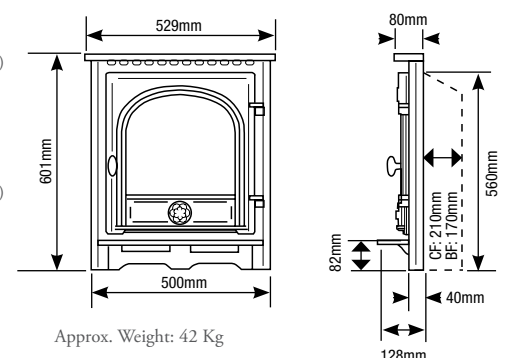

All dimensions above in mm

DARTMOUTH INSET - conventional and balanced flue - Gas - Manual or Remote control

YM-N9875	Conventional Flue. Natural gas, flat top, coals. Manual control
YM-P9875	Conventional Flue. LPG, flat top, coals. Manual control
YM-N9885	Balanced Flue. Natural gas, flat top, coals. Manual control (inc. rear exit bal.flue terminal & guard)
YM-P9885	Balanced Flue. LPG, flat top, coals. Manual control (inc. rear exit bal.flue terminal & guard)
YM-189-165	Conventional Flue. Natural gas, flat top, coals. Remote control
YM-189-442	Conventional Flue. LPG, flat top, coals. Remote control
YM-189-191	Balanced Flue. Natural gas, flat top, coals. Remote control (inc. rear exit bal.flue terminal & guard)
YM-189-486	Balanced Flue. LPG, flat top, coals. Remote control (inc. rear exit bal.flue terminal & guard)