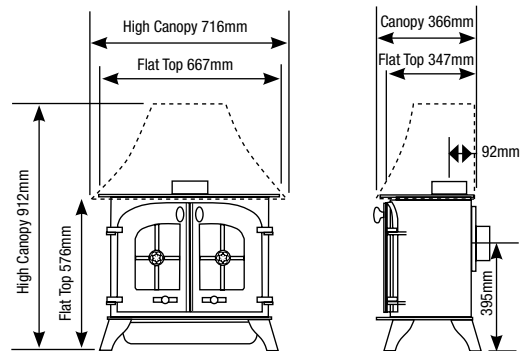

Approx. Weight: 71 - 81Kg

DARTMOOR - Balanced flue gas, manual or remote control

YM-N5201BFLUC	Natural gas, flat top, logs, single door
YM-P5201BFLUC	LPG, flat top, logs, single door
YM-N5201BFLUCHC	Natural gas, high canopy, logs, single door
YM-P5201BFLUCHC	LPG, high canopy, logs, single door
YM-N5202BFLUC	Natural gas, flat top, logs, double doors
YM-P5202BFLUC	LPG, flat top, logs, double doors
YM-N5202BFLUCHC	Natural gas, high canopy, logs, double doors
YM-P5202BFLUCHC	LPG, high canopy, logs, double doors

Options

8548	Decorative flue collar for top exit
YM-A9904	Brass handle (single door only)
8455	Standard remote control
8456	Programmable remote control
BL/BR/GR	Coloured paint supplement, add BL (Metallic Blue), BR (Metallic Brown) or GR (Metallic Green) suffix to stove code