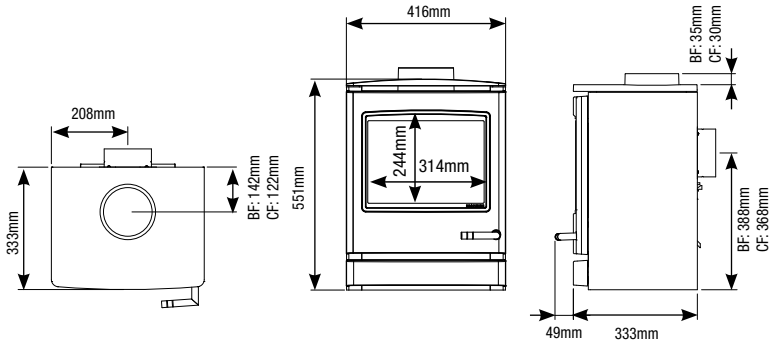

* No top exit on CL3 Balanced Flue

Approx. Weight: 40 - 42Kg

Technical Information

CL GAS STOVES (CONTINUED)

CL5 - Conventional and Balanced flue, with thermostatic remote control

YM-581-341	Conventional Flue, Natural gas, logs, top exit
YM-581-230	Conventional Flue, Natural gas, logs, rear exit
YM-581-740	Conventional Flue, LPG, logs, top exit
YM-581-573	Conventional Flue, LPG, logs, rear exit
YM-581-396	Balanced Flue, Natural gas, logs, top exit
YM-581-209	Balanced Flue, Natural gas, logs, rear exit
YM-581-807	Balanced Flue, LPG, logs, top exit
YM-581-850	Balanced Flue, LPG, logs, rear exit
Accessory	
999-530	Thermostatic System Mains Adaptor