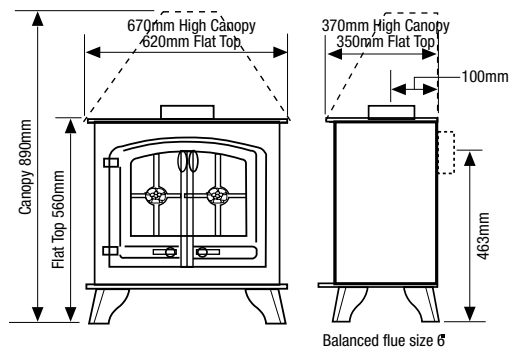

Technical Information

TRADITIONAL GAS STOVES (CONTINUED)

DEVON - Balanced flue, manual or remote control

YM-G9202	Natural gas, flat top, coals, double doors*
YM-G9202HC	Natural gas, high canopy, coals, double doors*
YM-P9202	LPG, flat top, coals, double doors*
YM-P9202HC	LPG, high canopy, coals, double doors*
Options	
8548	Decorative flue collar for top exit
YM-A9904	Brass handle
8455	Standard remote control
8456	Programmable remote control
BL/BR/GR	Coloured paint supplement, add BL (Metallic Blue), BR (Metallic Brown) or GR (Metallic Green) suffix to stove code
	*Please specify top or rear flue exit

Approx. Weight: 62 - 82Kg

EXMINSTER - Conventional flue, manual or remote control

YM-G9701FL	Natural gas, flat top, coals, single door
YM-G9702FL	Natural gas, flat top, coals, double doors
YM-G9701LC	Natural gas, low canopy, coals, single door
YM-G9702LC	Natural gas, low canopy, coals, double doors
YM-G9701HC	Natural gas, high canopy, coals, single door
YM-G9702HC	Natural gas, high canopy, coals, double doors
YM-P9701FL	LPG, flat top, coals, single door
YM-P9702FL	LPG, flat top, coals, double doors
YM-P9701LC	LPG, low canopy, coals, single door
YM-P9702LC	LPG, low canopy, coals, double doors
YM-P9701HC	LPG, high canopy, coals, single door
YM-P9702HC	LPG, high canopy, coals, double doors
YM-G9701LGFL	Natural gas, flat top, logs, single door
YM-G9702LGFL	Natural gas, flat top, logs, double doors
YM-G9701LGLC	Natural gas, low canopy, logs, single door
YM-G9702LGLC	Natural gas, low canopy, logs, double doors
YM-G9701LGHC	Natural gas, high canopy, logs, single door
YM-G9702LGHC	Natural gas, high canopy, logs, double doors
YM-P9701LGFL	LPG, flat top, logs, single door
YM-P9702LGFL	LPG, flat top, logs, double doors
YM-P9701LGLC	LPG, low canopy, logs, single door
YM-P9702LGLC	LPG, low canopy, logs, double doors
YM-P9701LGHC	LPG, high canopy, logs, single door
YM-P9702LGHC	LPG, high canopy, logs, double doors