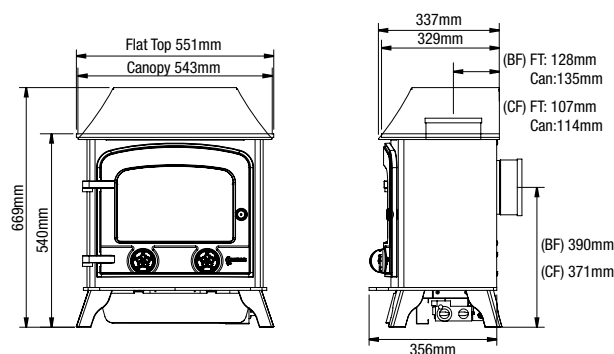

Balanced flue: rear exit only
Approx. Weight: 61Kg